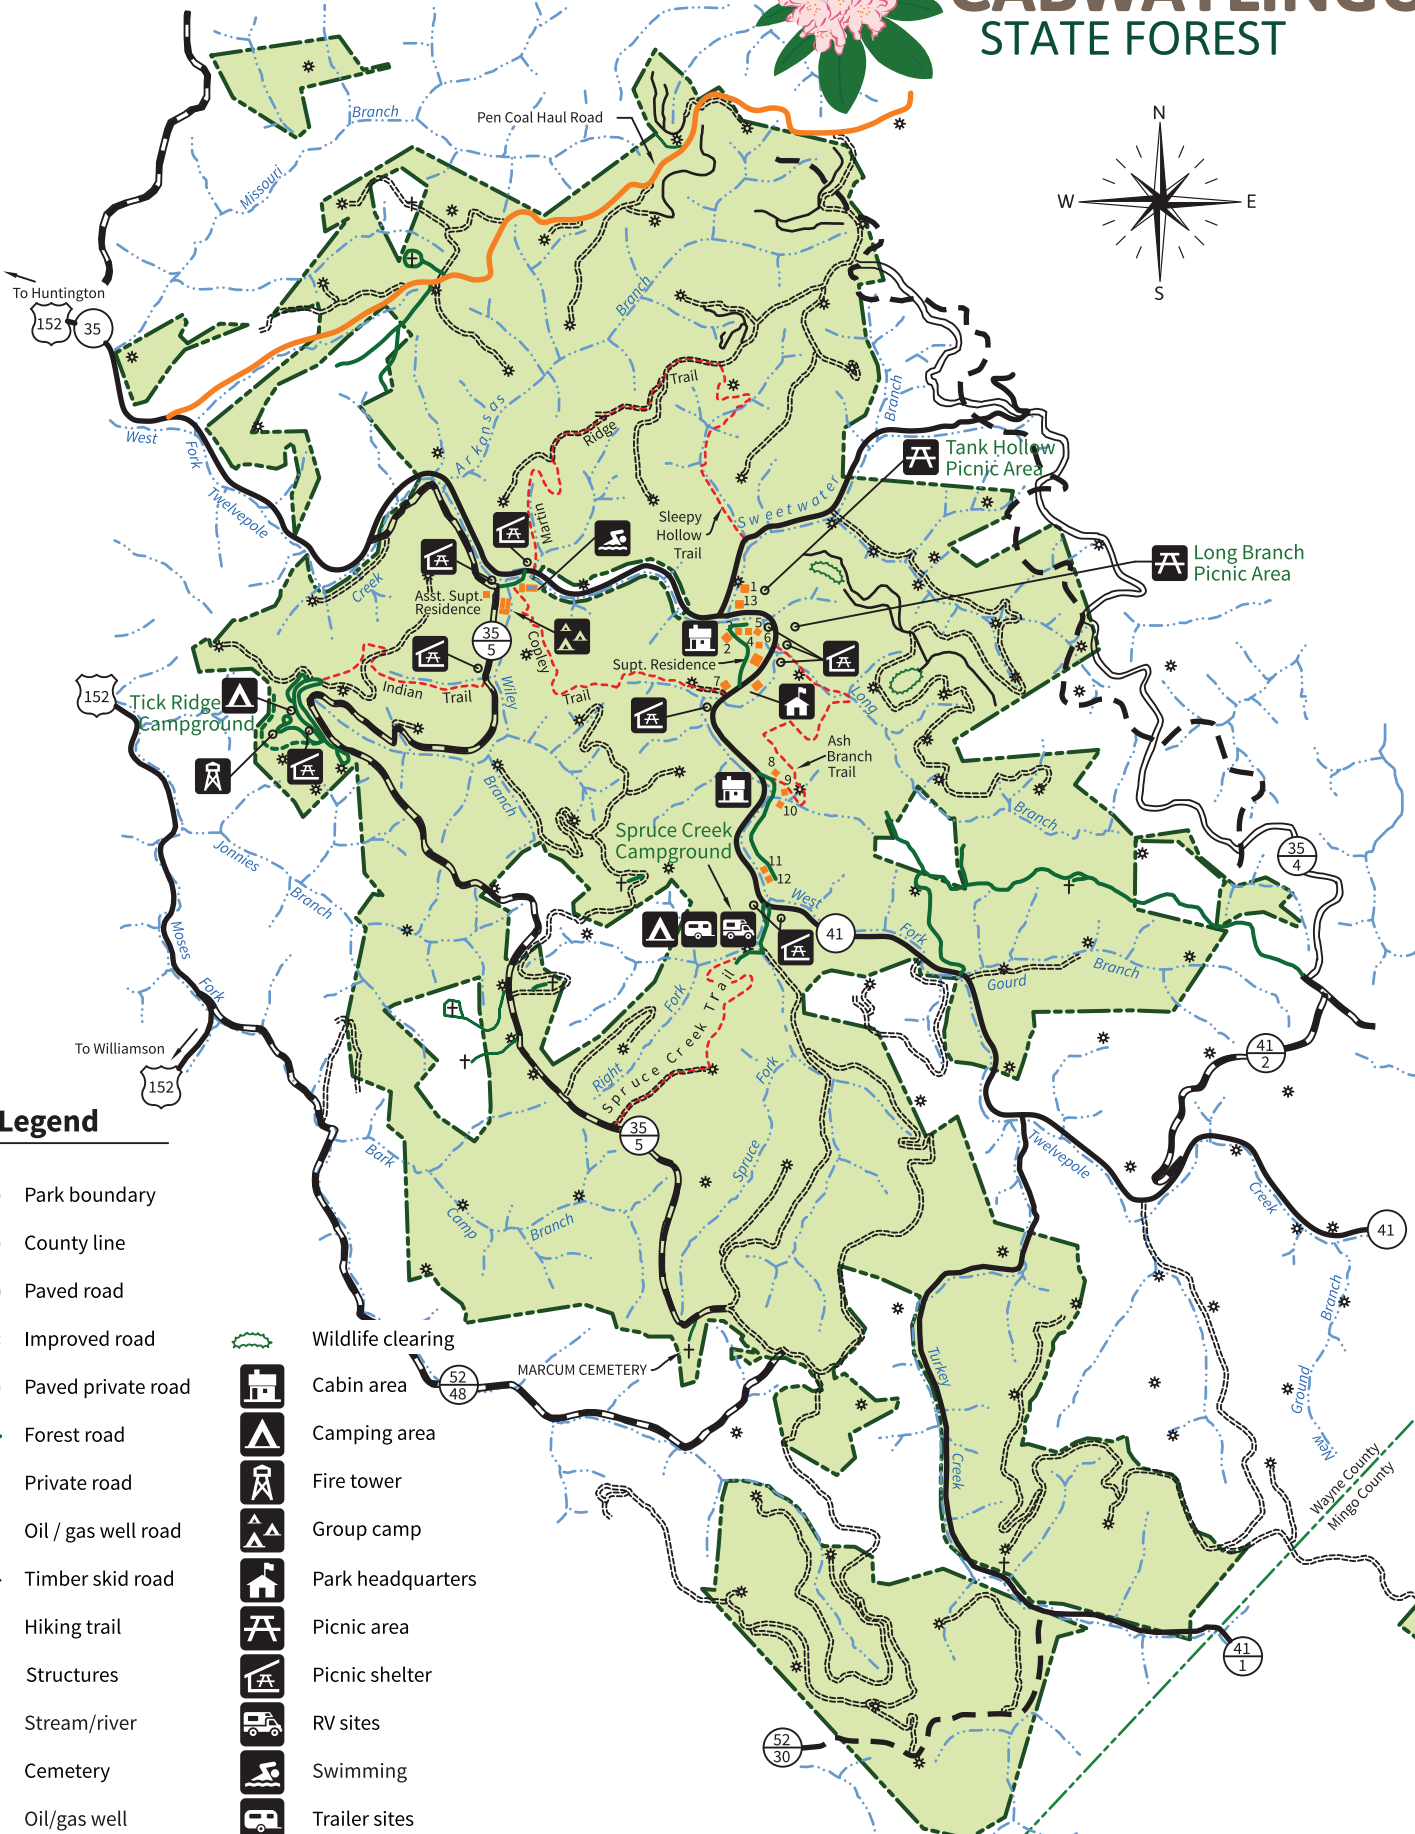

CABWAYLINGO STATE FOREST

Legend

- Park boundary
- County line
- Paved road
- Improved road
- Paved private road
- Forest road
- Private road
- Oil / gas well road
- Timber skid road
- Hiking trail
- Structures
- Stream/river
- Cemetery
- Oil/gas well

- Wildlife clearing
- Cabin area
- Camping area
- Fire tower
- Group camp
- Park headquarters
- Picnic area
- Picnic shelter
- RV sites
- Swimming
- Trailer sites